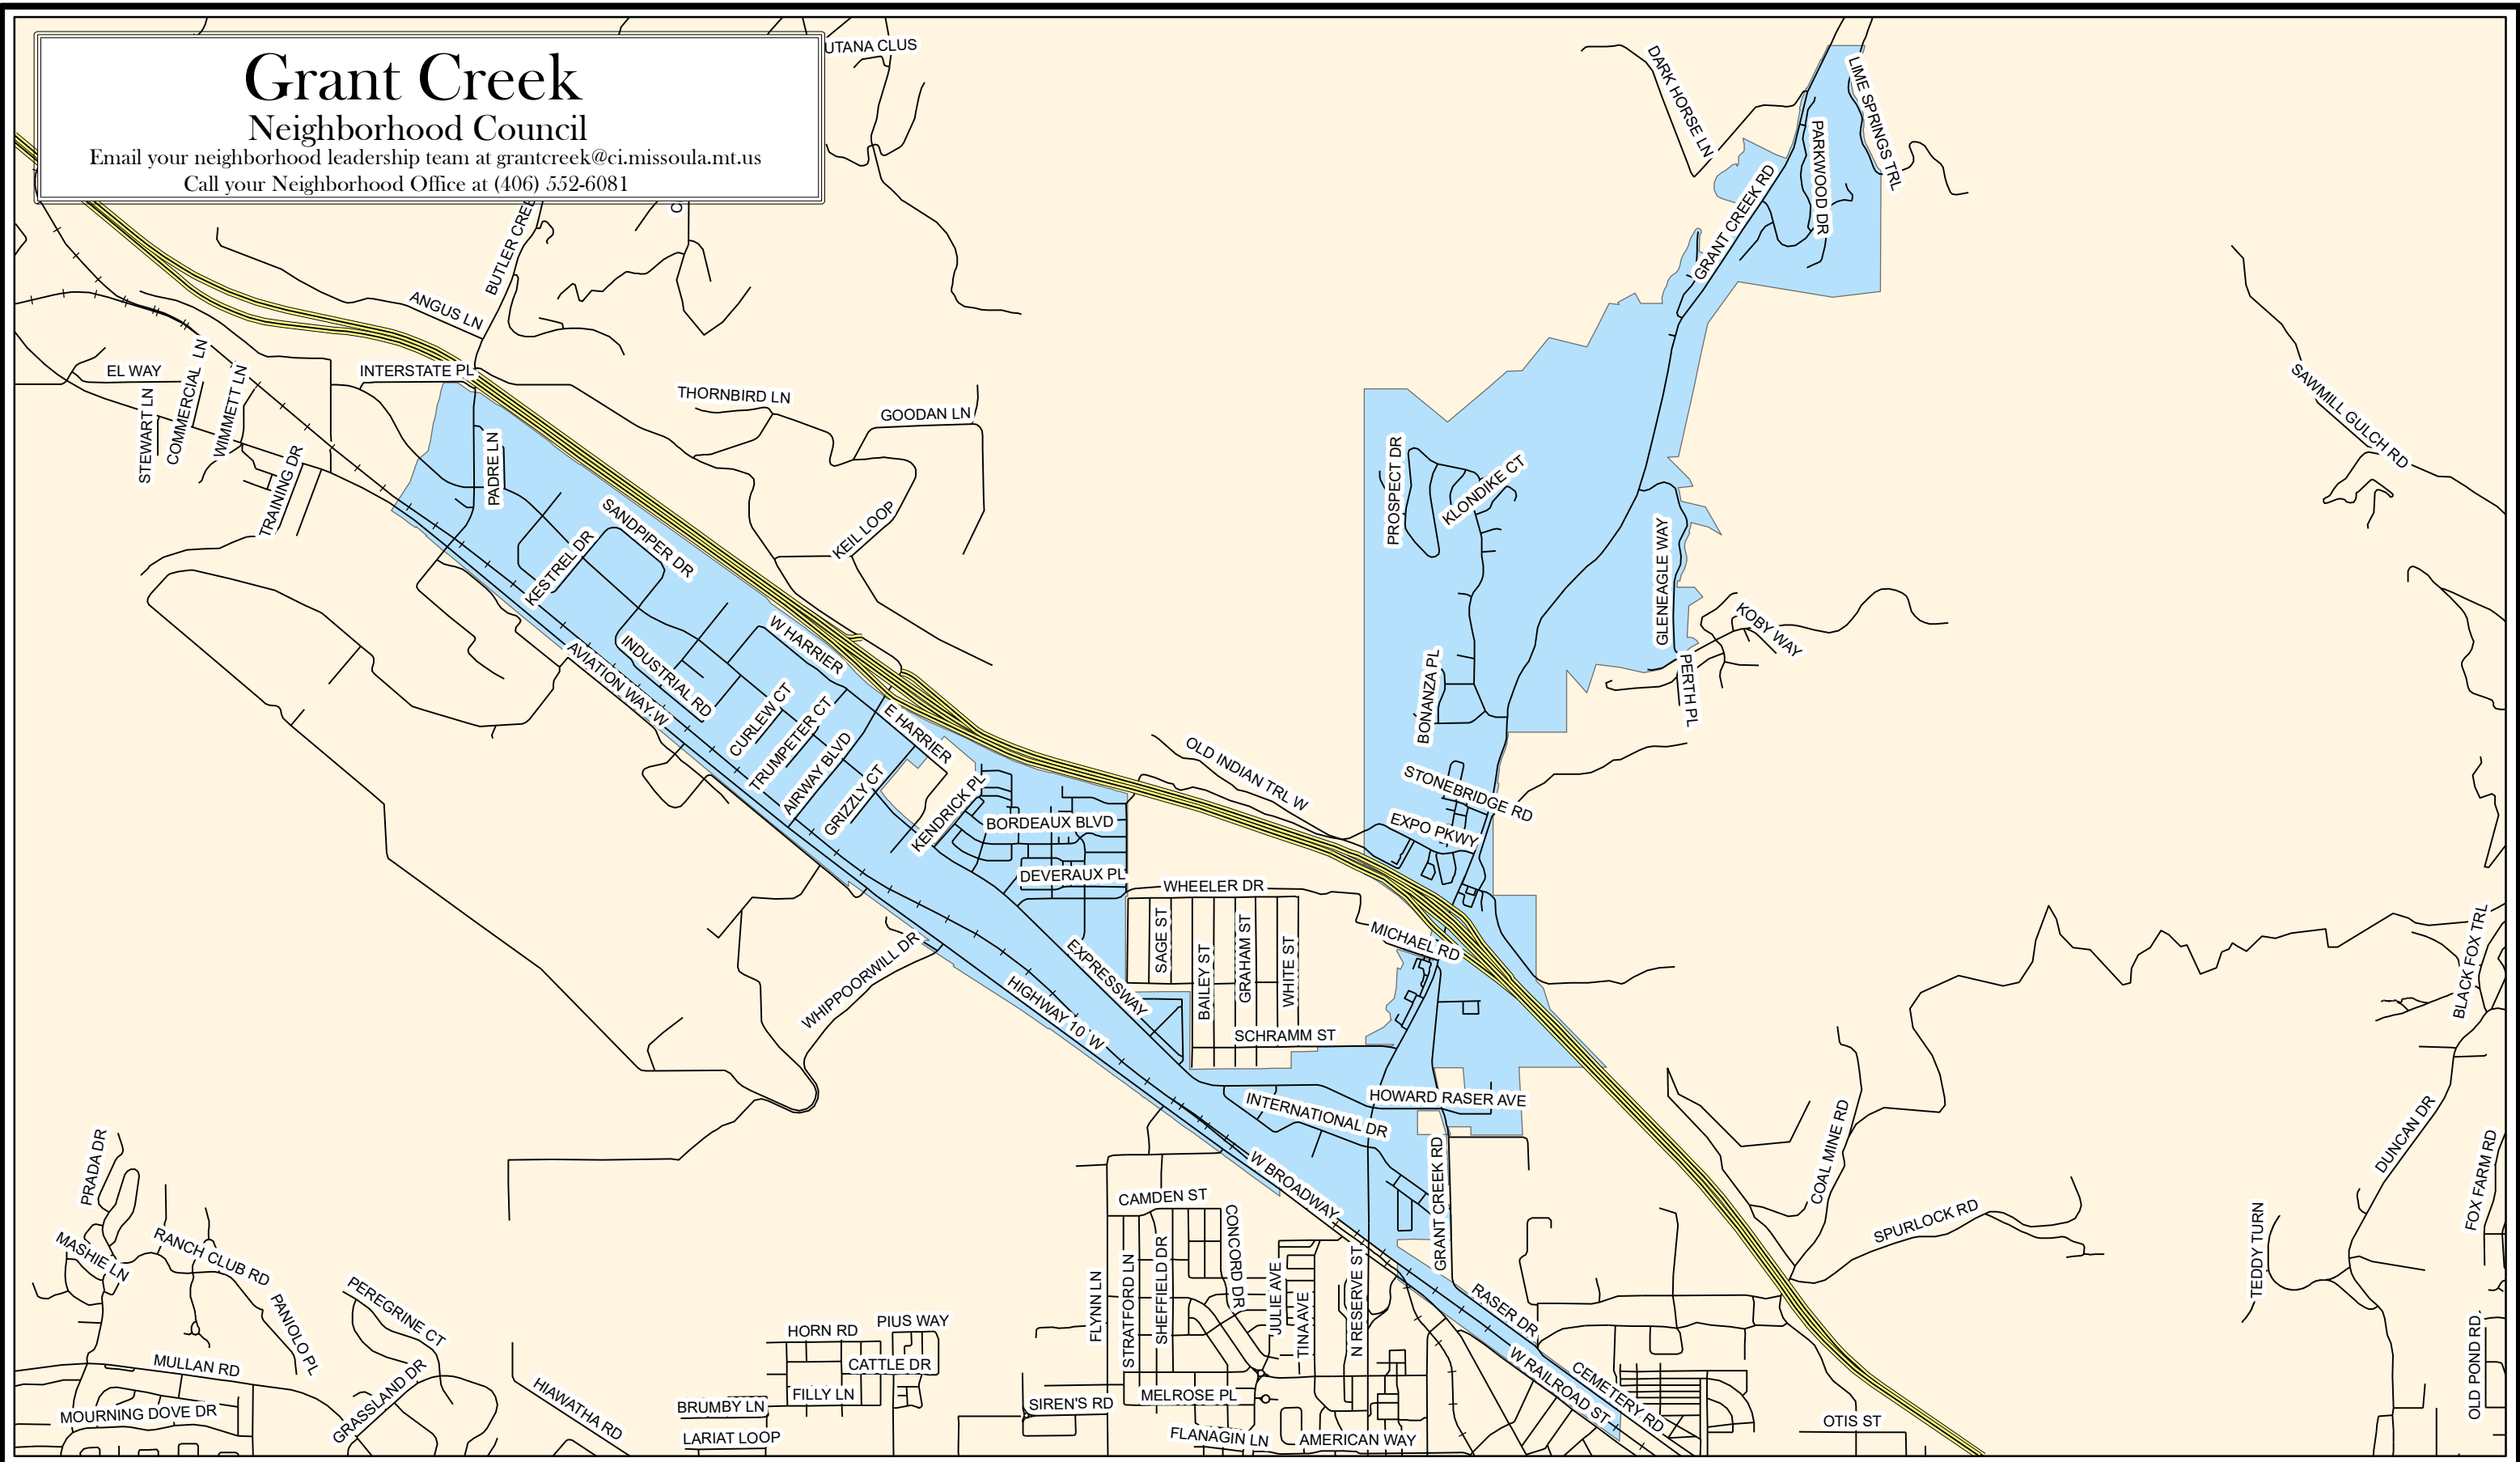

Grant Creek

Neighborhood Council

Email your neighborhood leadership team at grantcreek@ci.missoula.mt.us
Call your Neighborhood Office at (406) 552-6081

Map Printed February 14, 2019
Prepared by City of Missoula GIS Services
File: NH_Grant Creek_11x17.pdf